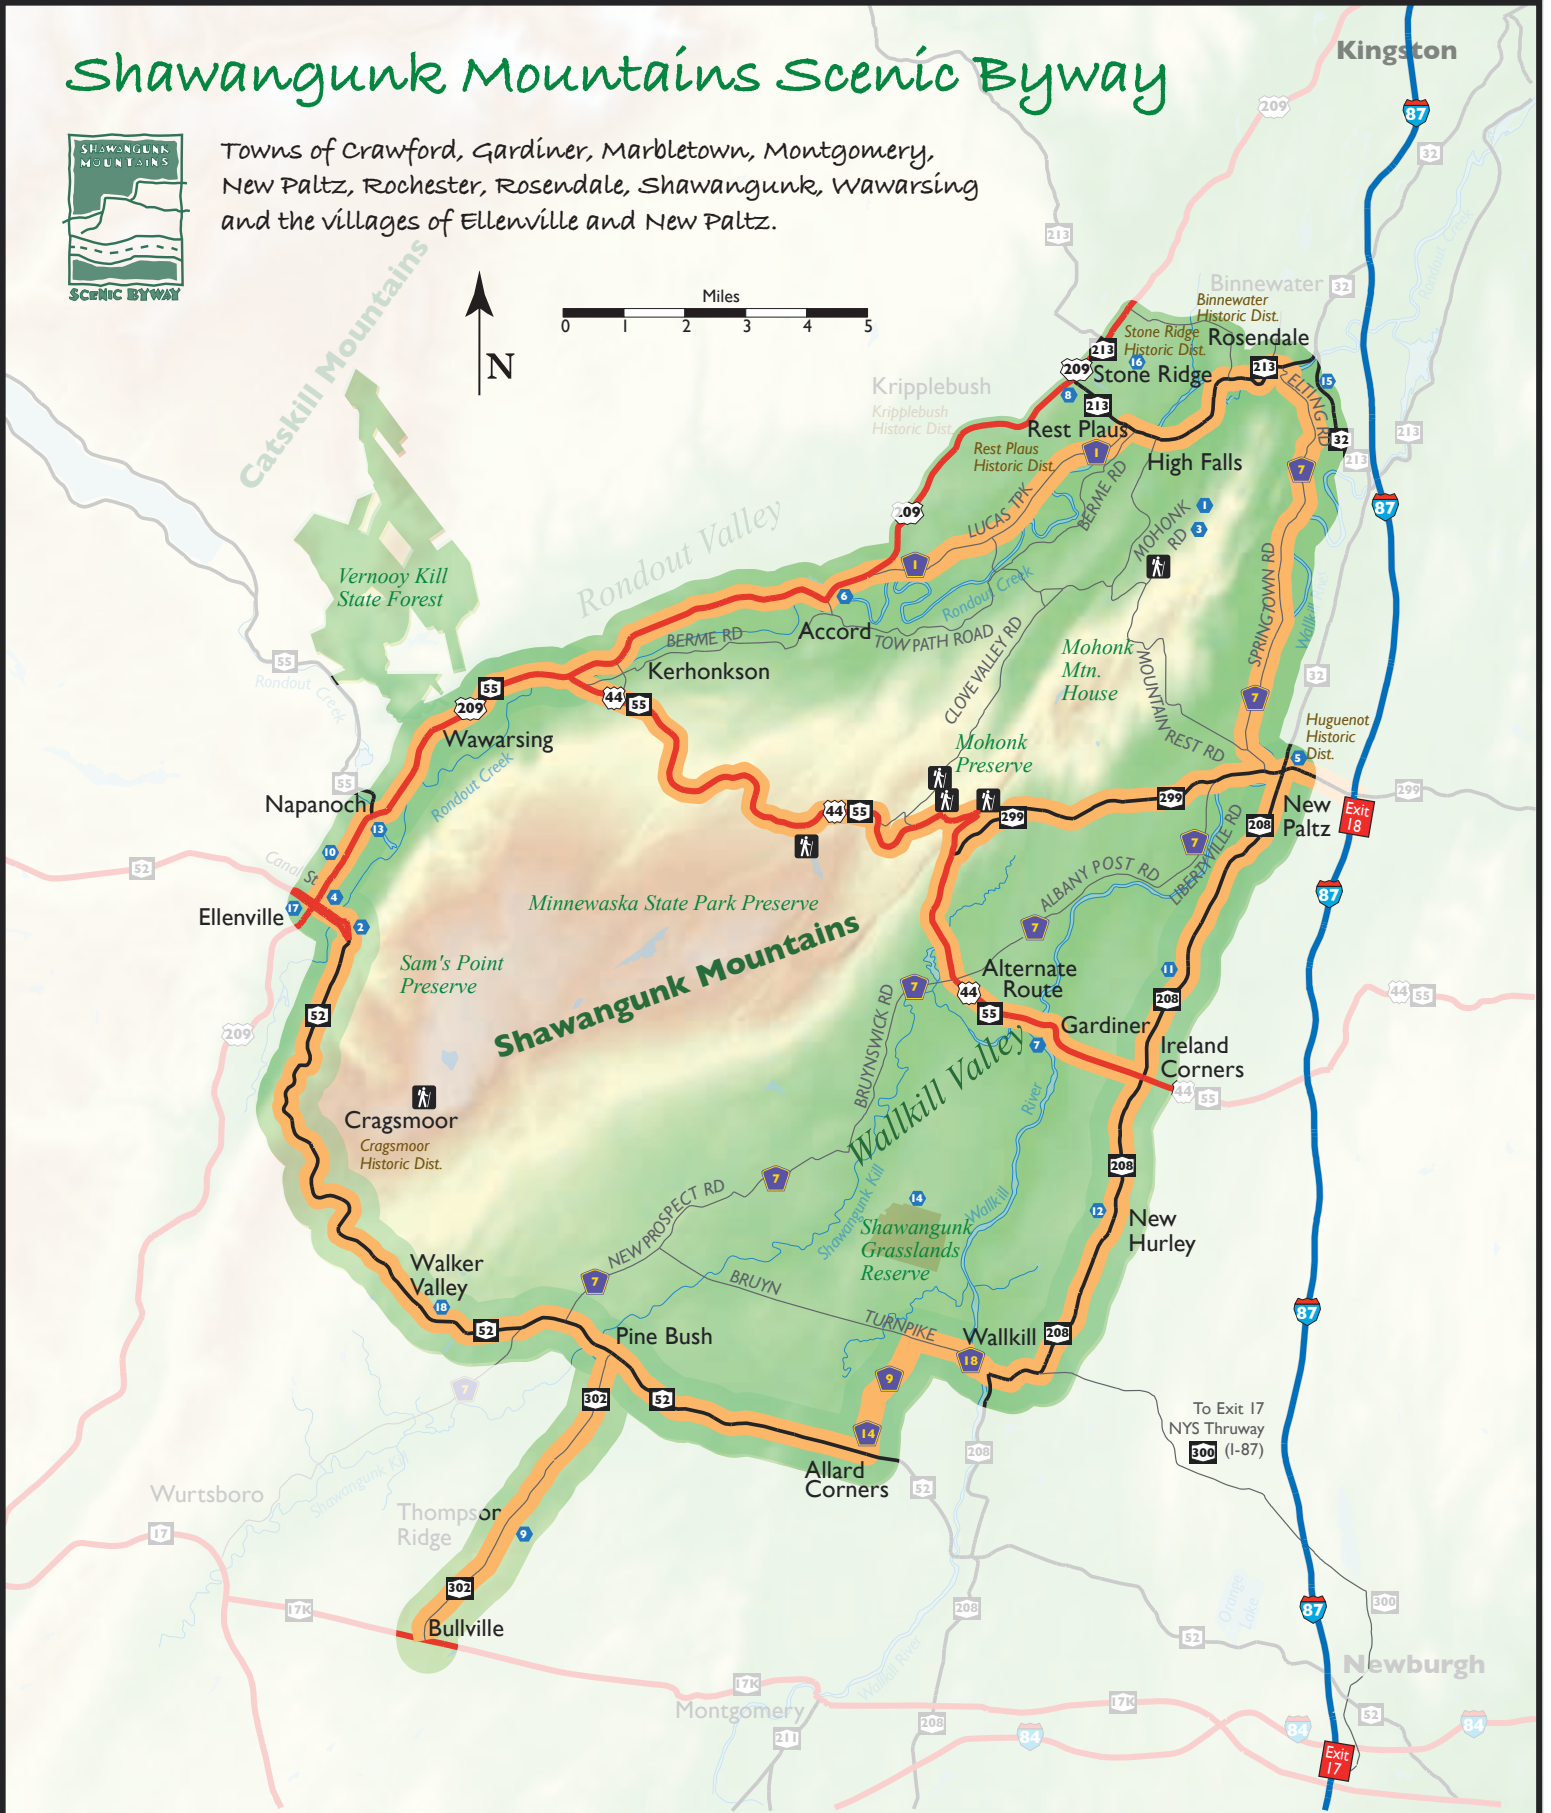

Shawangunk Mountains Scenic Byway

Towns of Crawford, Gardiner, Marbletown, Montgomery, New Paltz, Rochester, Rosendale, Shawangunk, Wawarsing and the villages of Ellenville and New Paltz.

Legend

- Scenic Byway
- Scenic Byway Region
- Trail Heads

Historic Sites with Public Access

- | | | |
|---|---|--|
| <ul style="list-style-type: none"> 1 D&H Canal Museum 2 D&H Canal Ticket Office 3 Deput Canal House 4 Ellenville Village Square & PO 5 Elting Library 6 Friends of Historic Rochester Museum & Meeting Room | <ul style="list-style-type: none"> 7 Gardiner School 8 Hasbrouck House 9 Hopewell Presbyterian Church 10 Hunt Memorial Building 11 Kettleborough Schoolhouse 12 New Hurley Reformed Church 13 O&W Railroad Station | <ul style="list-style-type: none"> 14 Reformed Church of Shawangunk 15 Rosendale Library 16 Stone Ridge Library 17 Terwilliger House Museum 18 Walker Valley Methodist Church |
|---|---|--|